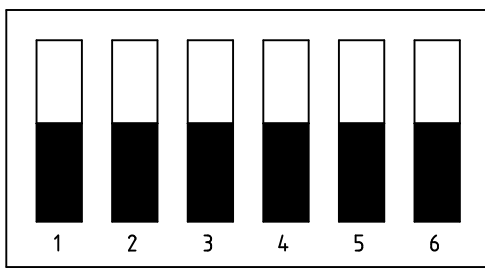

- 1 : Not used.
- 2..3 : ON-ON : Monochrome video.
 : OFF - ON : 50/60Hz multisync colour modes.
 : ON - OFF : 72Hz multisync colour
 : OFF - OFF : Legacy colour modes.
- 4 : ON : RAM = 14MB.
 : OFF : RAM = 4MB.
- 5 : ON : ACSI disabled.
 : OFF : ACSI enabled.
- 6 : ON : Flash base address = 0x00E0xxxx.
 : OFF : Flash base address = 0x00FCxxxx.